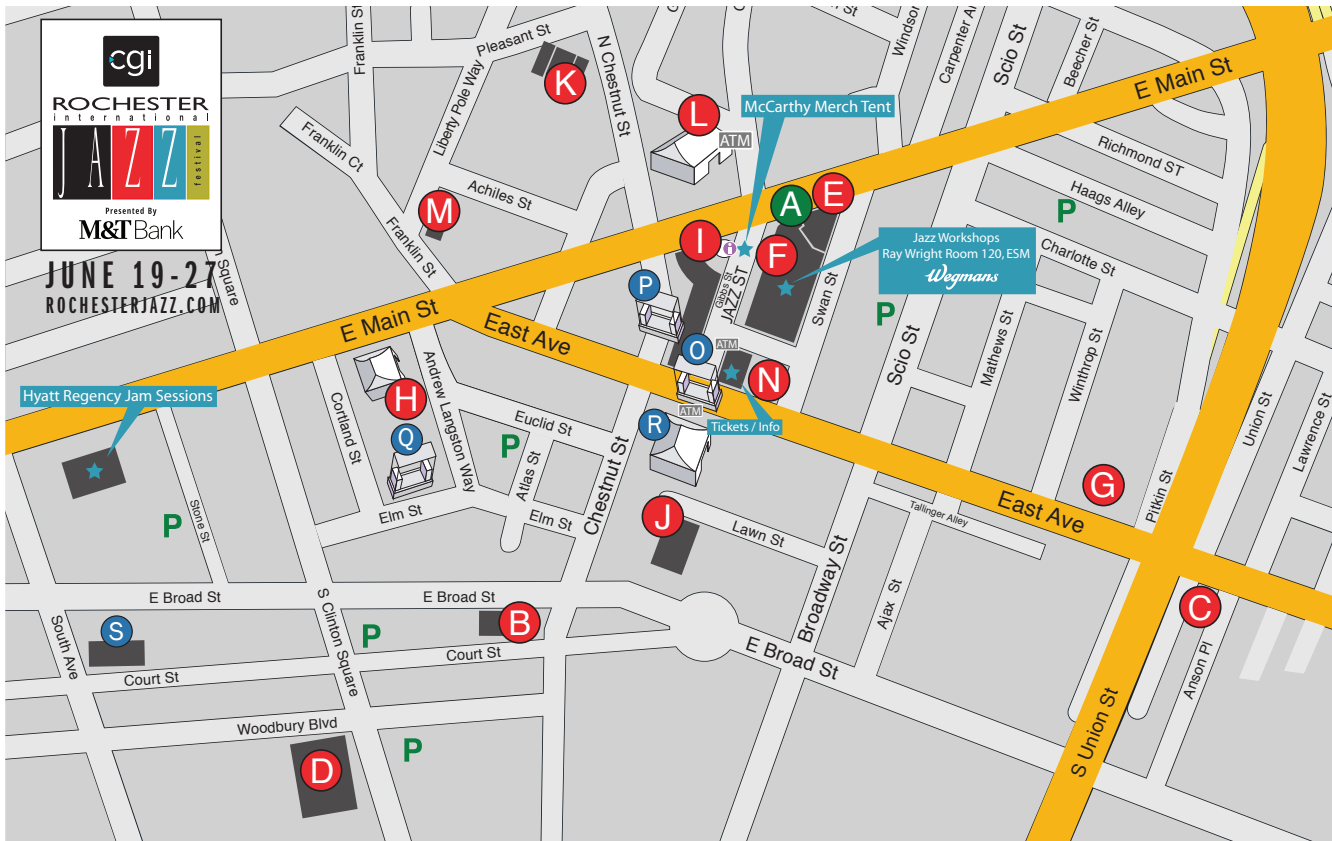

**JUNE 19-21**  
ROCHESTERJAZZ.COM

- TICKETED** **A** KODAK HALL at EASTMAN THEATRE
- CLUB PASS** **B** THE AUDITORIUM
- CLUB PASS** **C** BETHEL CHRISTIAN FELLOWSHIP
- CLUB PASS** **D** GEVA THEATRE WILSON STAGE
- CLUB PASS** **E** HATCH RECITAL HALL
- CLUB PASS** **F** KILBOURN Hall
- CLUB PASS** **G** LITTLE THEATRE
- CLUB PASS** **H** M&T PAVILION SQUEEZER'S STAGE
- CLUB PASS** **I** MAX OF EASTMAN PLACE
- CLUB PASS** **J** MONTAGE MUSIC HALL
- CLUB PASS** **K** LUTHERAN CHURCH
- CLUB PASS** **L** BIG TENT
- CLUB PASS** **M** TEMPLE BUILDING THEATER
- CLUB PASS** **N** WILDER ROOM

- ### FREE STAGES
- O** JAZZ ST. STAGE June 19 - 27
  - P** CHESTNUT ST. STAGE June 19, 20
  - Q** MIDTOWN STAGE June 29, 27
  - R** FUSION STAGE June 22 - 26
  - S** CENTRAL LIBRARY June 24 - 28