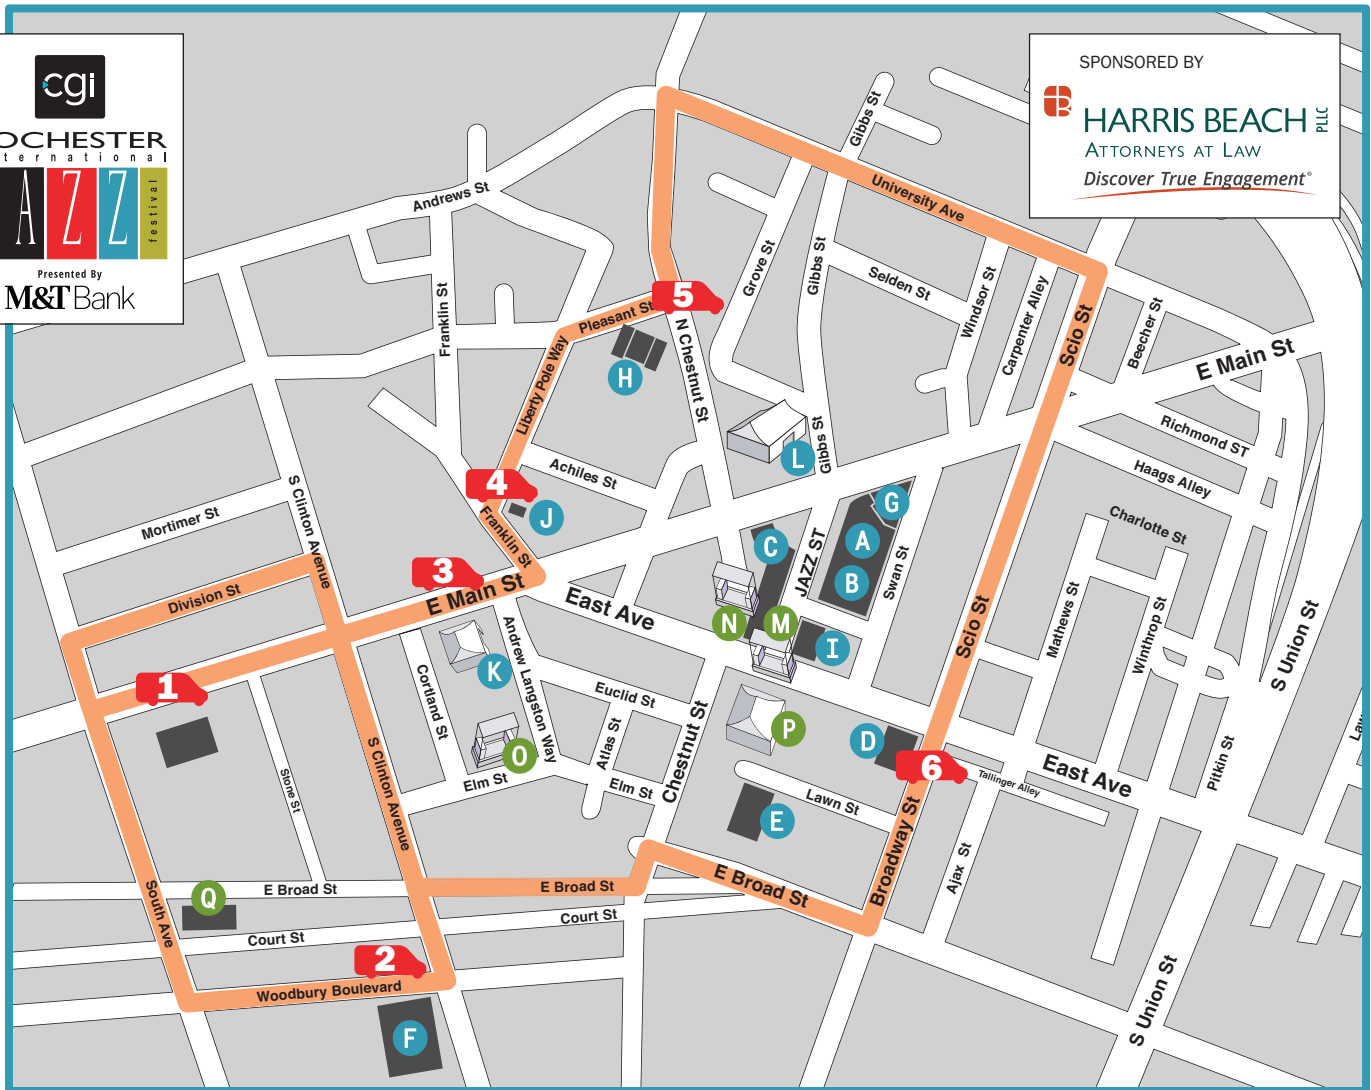

Free Shuttle

3:00 p.m. — Midnight | June 21 – 29, 2019

Shuttle circulates along this route all 9 days | The shuttle may stop along the way to drop off or pick up passengers | Free WiFi on board | rochesterjazz.com

Shuttle Stops

- 1** Hyatt Regency Rochester on East Main St.
- 2** Geva Theatre Center on Woodbury Blvd.
- 3** M&T Pavilion (Parcel 5) on East Main St.
- 4** Temple Building Theater on Liberty Pole
- 5** Lutheran Church on North Chestnut St.
- 6** Christ Church on Scio St.

Venues

- A** Kodak Hall At Eastman Theatre
- B** Kilbourn Hall
- C** Max of Eastman Place
- D** Christ Church
- E** Montage Music Hall
- F** Geva Theatre: Fielding and Wilson Stages
- G** Hatch Recital Hall
- H** Lutheran Church
- I** Wilder Room
- J** Temple Building Theater
- K** M&T Pavilion Squeezers Stage
- L** Rochester Regional Health Big Tent

Free Stages

- M** Jazz Street Stage
- N** Chestnut St. Stage
- O** Midtown Stage
- P** Fusion Stage
- Q** Central Library

Nightly Jam Sessions

Take the shuttle to the Jam Sessions! All 9 nights starting at 10:30 p.m. at the Hyatt Regency Rochester Hotel. Free parking in the South Avenue Garage from 10:30 p.m. to 2:00 a.m. for Jam Session attendees.